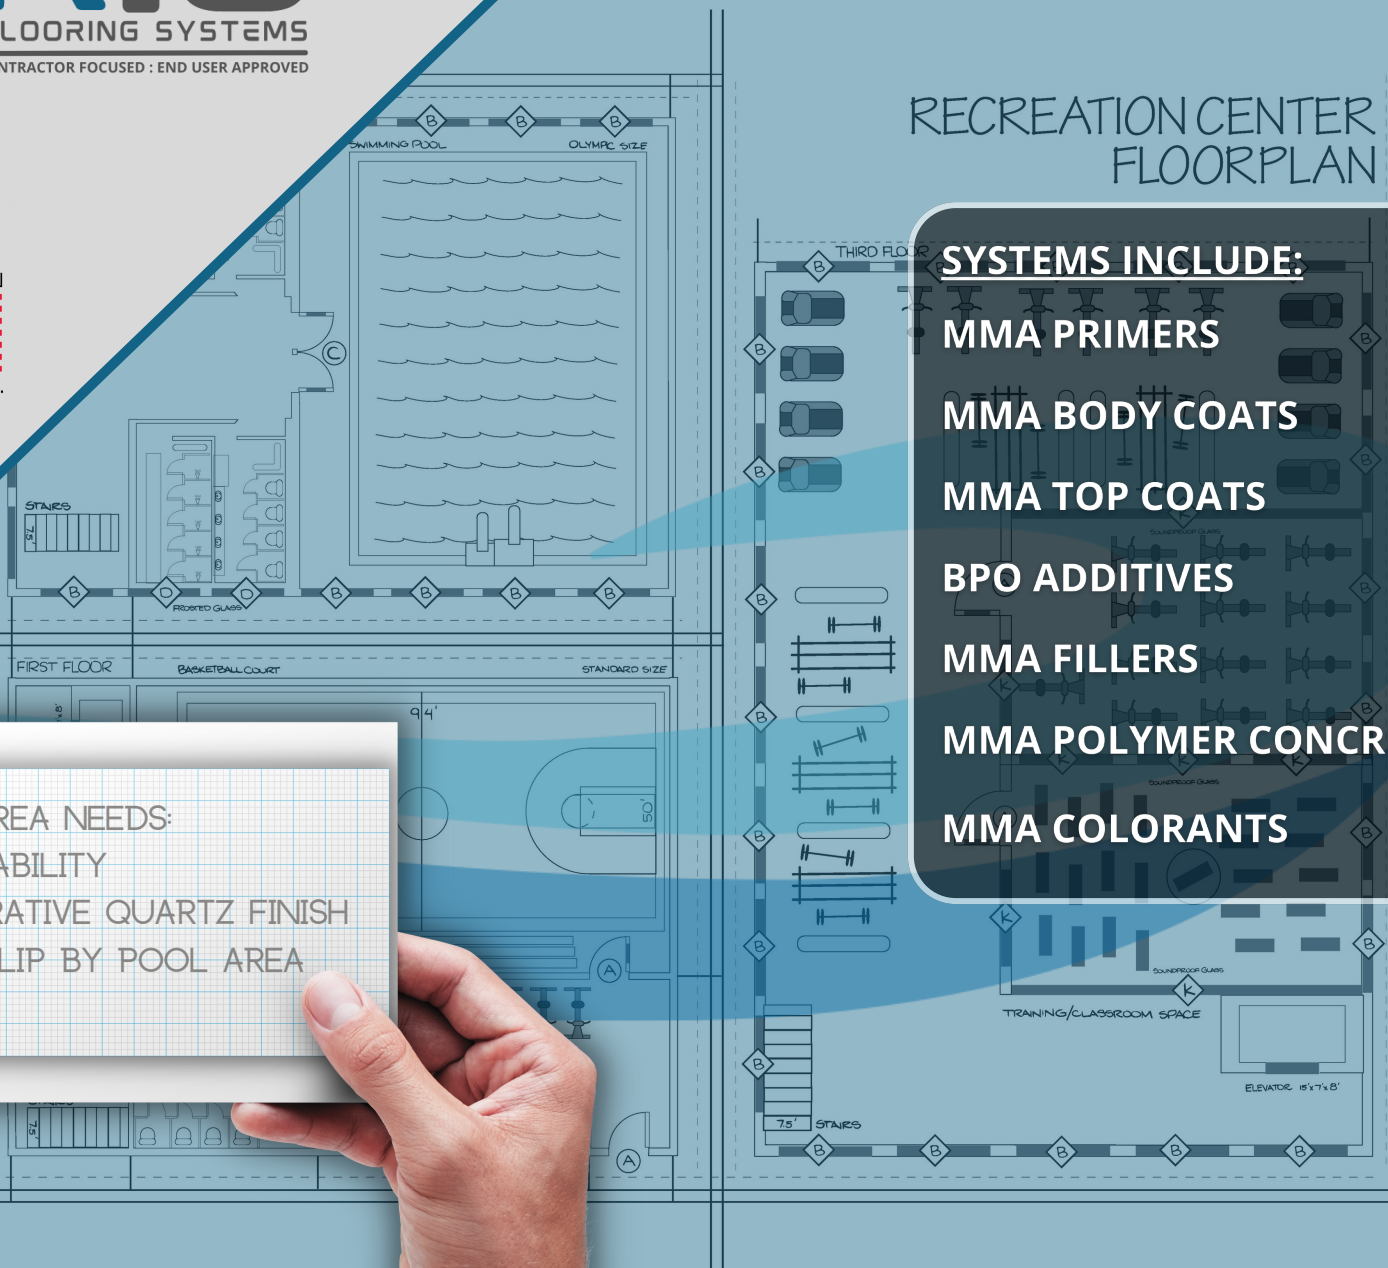

RIO-SHIELD™ MMA FLOORING SYSTEMS

RECREATION CENTER FLOORPLAN

SYSTEMS INCLUDE:

- MMA PRIMERS
- MMA BODY COATS
- MMA TOP COATS
- BPO ADDITIVES
- MMA FILLERS
- MMA POLYMER CONCRETE
- MMA COLORANTS

REC AREA NEEDS:
 UV STABILITY
 DECORATIVE QUARTZ FINISH
 ANTI-SLIP BY POOL AREA

**RIO-SHIELD™ MMA
FLOORING SYSTEMS**

RIO-SHIELD™ MMA SPECIFICATION:

RIO-SHIELD™ MMA Flooring Systems are designed to cure within 1 hour. Our unique formula was designed to prevent liquids and most pollutants from penetrating the coating, leaving a smooth, durable, easily cleanable surface. There are no grout lines or seams where bacterial growth can occur.